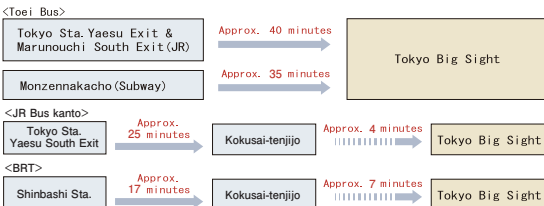

Access map

as of 2020-3
A_EN_ver5_2003

Rinkai Line

* Direct service at Osaki to JR Saikyo Line
Kokusai-Tenjijo Sta. → JR Shibuya Sta. (Approx. 20 minutes)
→ JR Shinjuku Sta. (Approx. 25 minutes)
→ JR Ikebukuro Sta. (Approx. 31 minutes)

Yurikamome

Bus

Airport Bus (Limousine Bus)

Please note that some buses may only be available during times of events being held.

Water Bus

Car