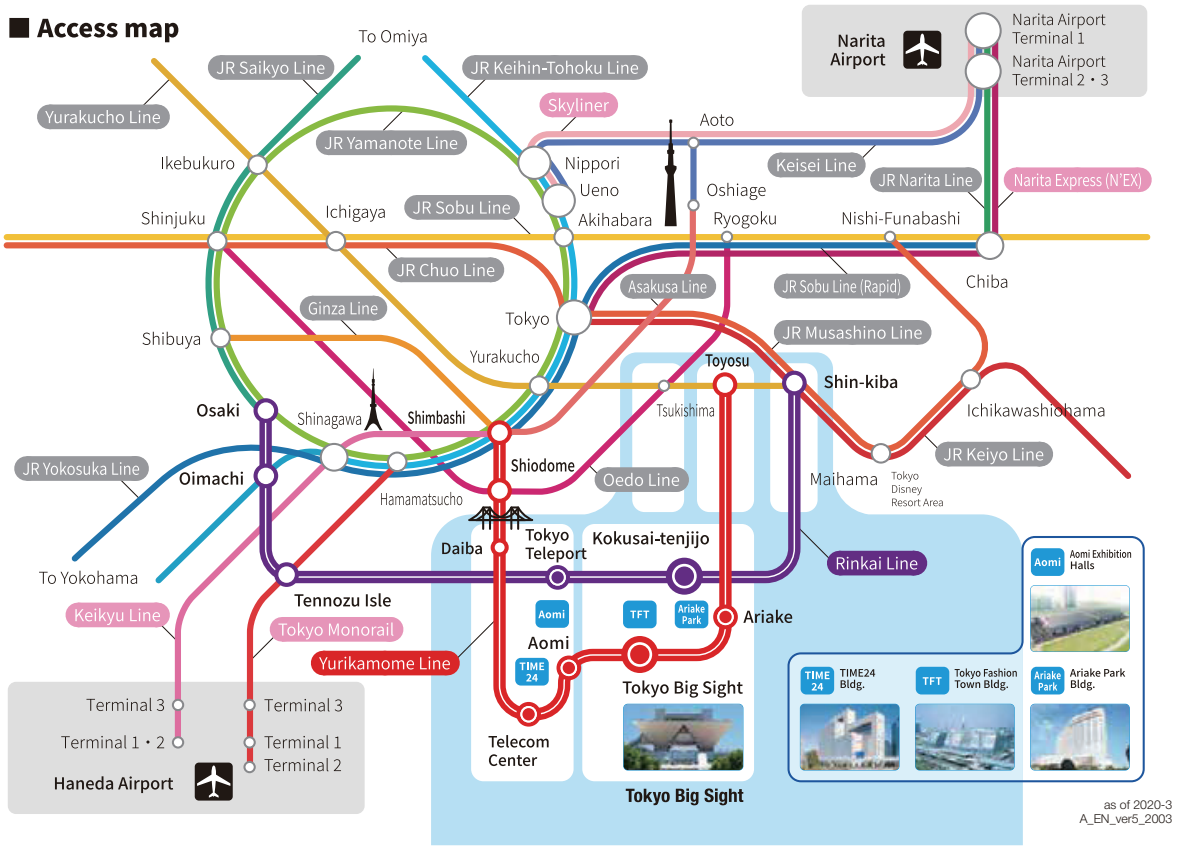

Access map

as of 2020-3
A_EN_ver5_2003

Rinkai Line

* Direct service at Osaki to JR Saikyo Line
 Kokusai-Tenjijo Sta. → JR Shibuya Sta. (Approx. 20 minutes)
 → JR Shinjuku Sta. (Approx. 25 minutes)
 → JR Ikebukuro Sta. (Approx. 31 minutes)

Yurikamome

Bus

Airport Bus (Limousine Bus)

Please note that some buses may only be available during times of events being held.

Water Bus

Car