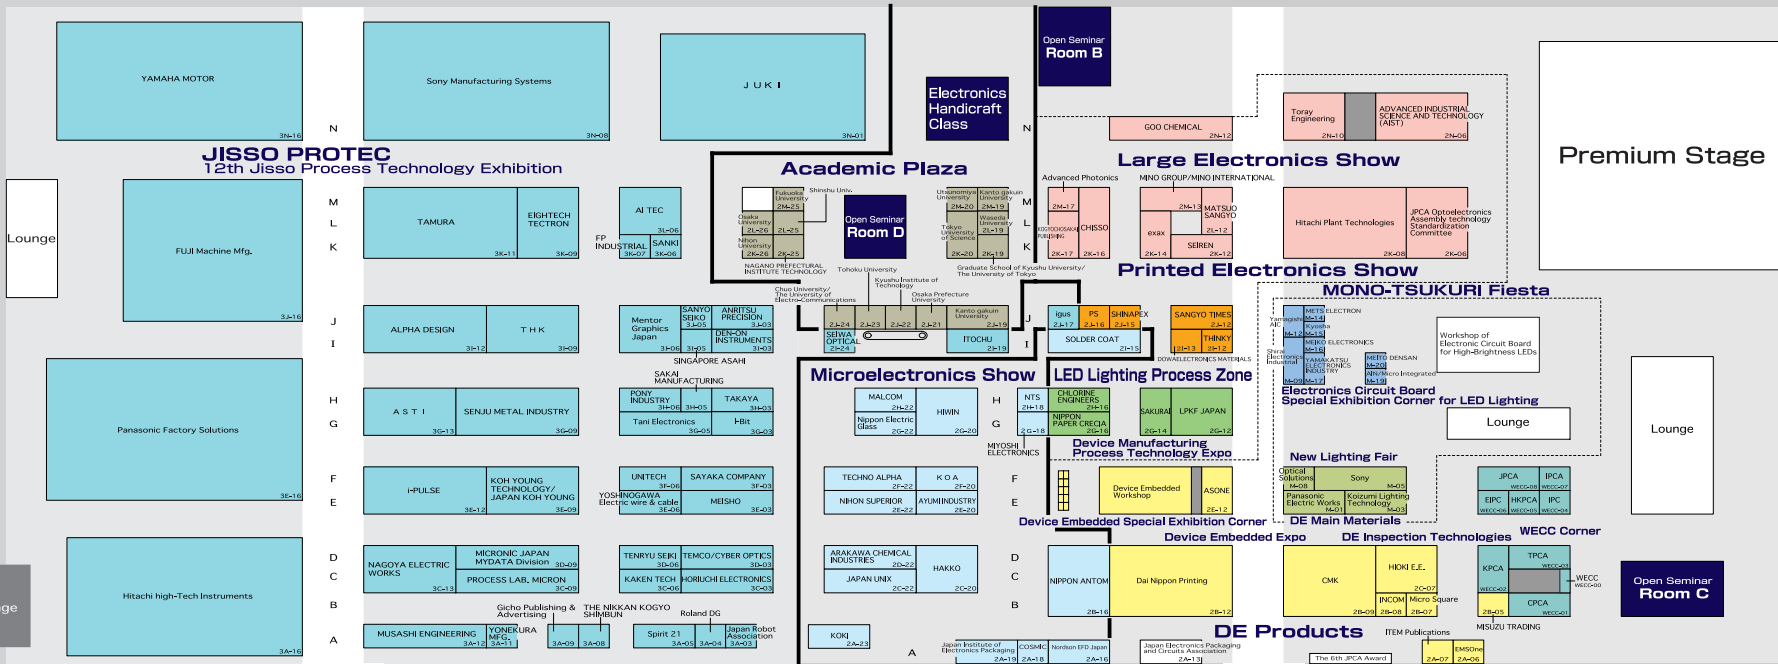

JISSO PROTEC 2010

2010 Microelectronics Show

2010 Device Embedded Expo
Large Electronics Show 2010

MONO-TSUKURI Fiesta 2010

East Hall 3

East Hall 2

PROTEC Seminar ROOM A

Hall 3 Entrance

JARA Lounge

Management Office

Hall 2 Entrance

Open Seminar Room C